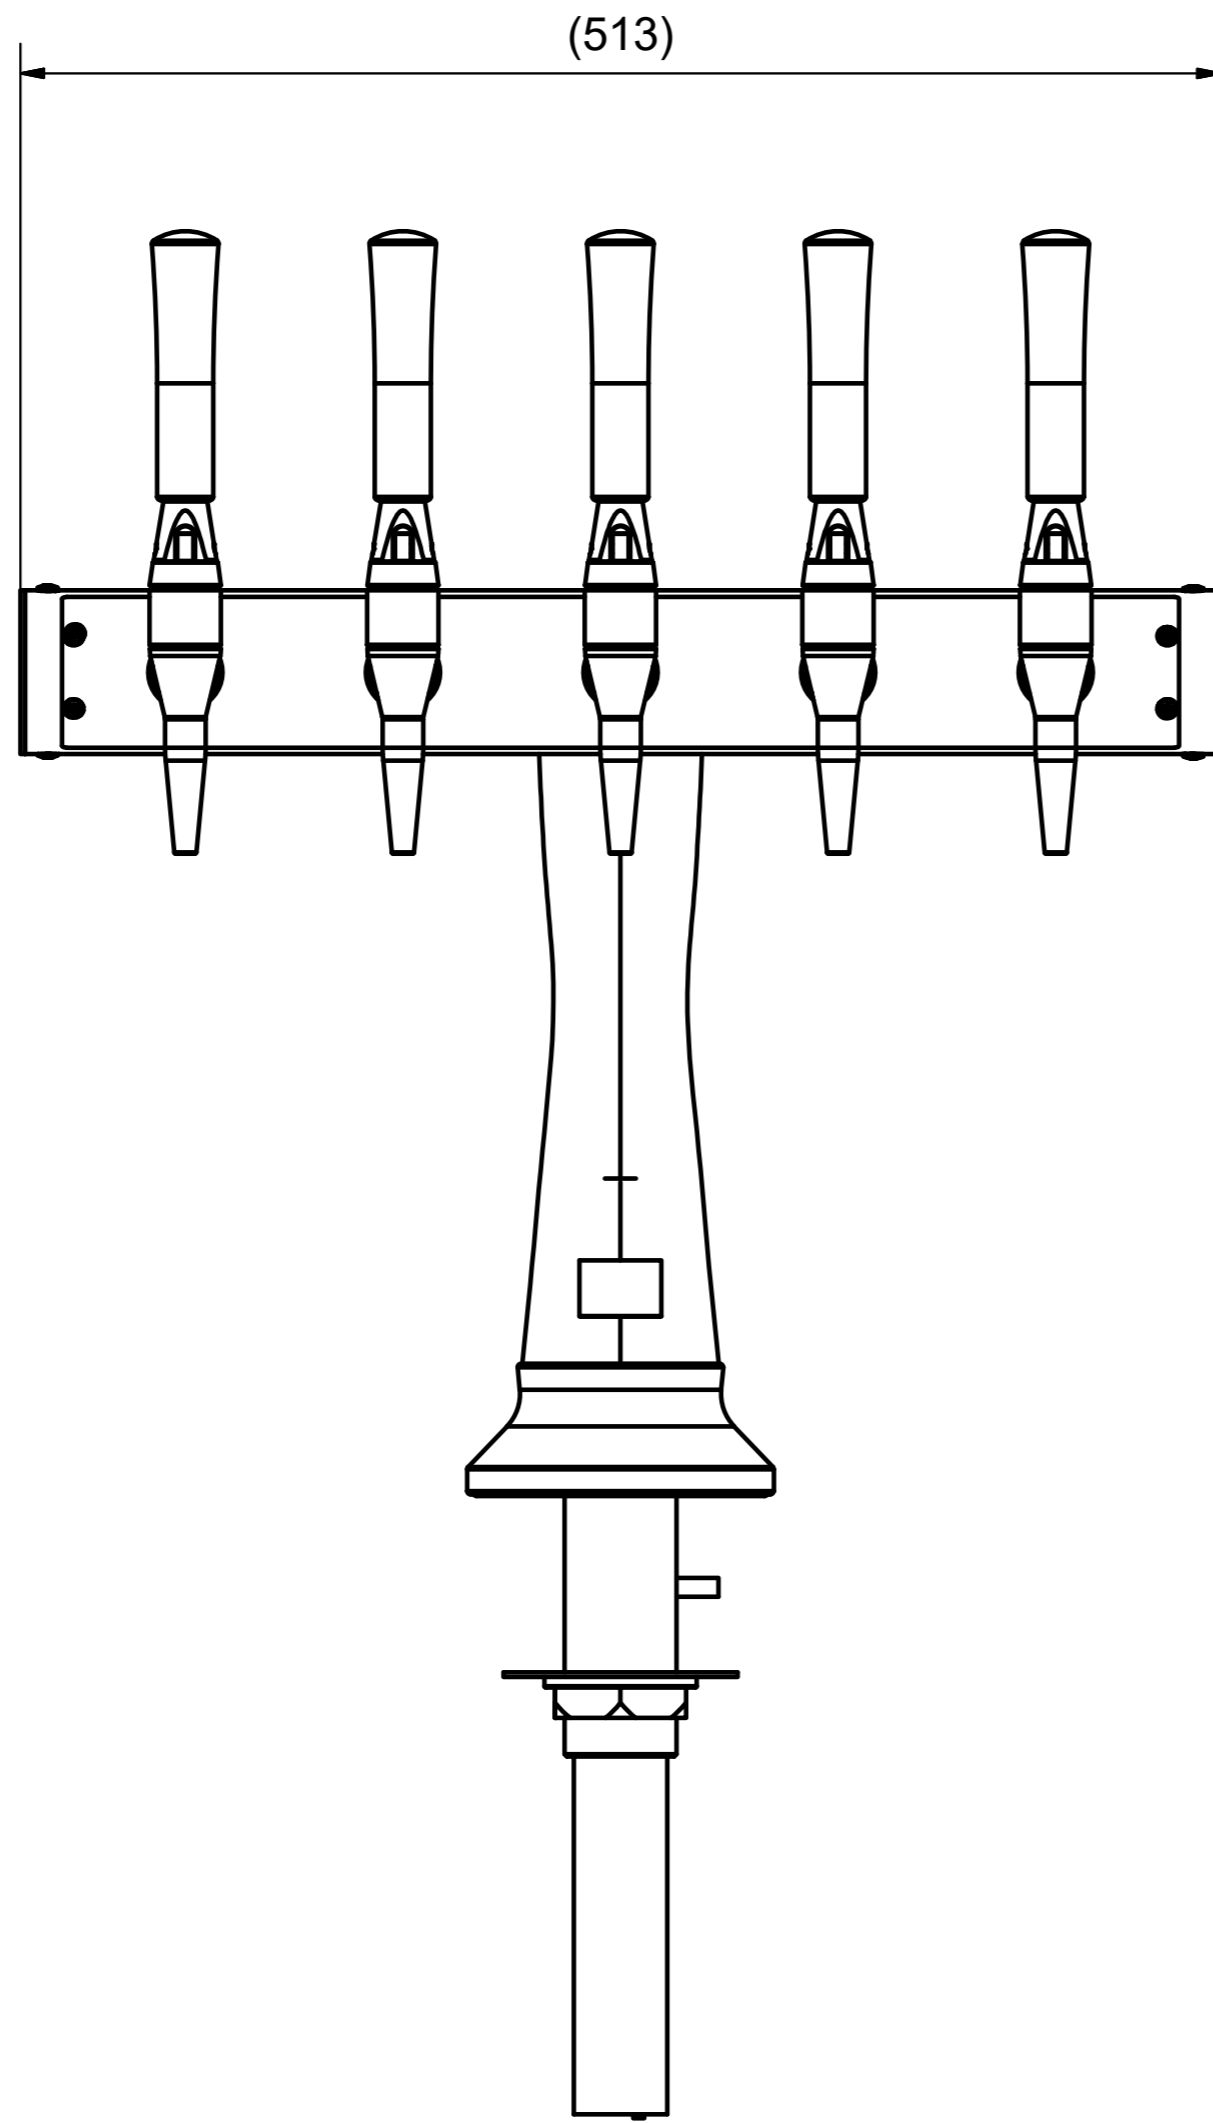

		DESCRIPTION	
		Font - LotusT5, matt chrome, LED/QC	
 MICRO MATIC	DRW.NO. - REV.		
		11-148C1	
THIS DRAWING IS THE PROPERTY OF MICRO MATIC A/S AND MUST NOT BE USED, DISCLOSED OR REPRODUCED WITHOUT PRIOR WRITTEN AUTHORITY.			